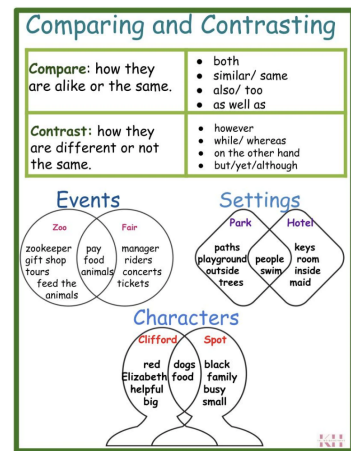

Dear Families,

November 27, 2023

- ★ Please LABEL each item of your child’s clothing. Send warm clothing to school. We go outside every day.
- ★ Please keep your child home if they are sick. Call 651-293-8735 to report the absence so it will be excused.

Here’s what’s happening this week:

- **MATH:** Count, Compare and Contrast within 1,000
- **READING:** Compare/Contrast
- **WRITING:** Compare/Contrast
- **PHONICS/WORD WORK:** Silent, Tricky VCe + exceptions
- **SOCIAL/EMOTIONAL STUDIES:** Indigenous People
- **SPECIALISTS:** S, PA, M, PE, S

We have really enjoyed learning about Indigenous peoples across our continent, and those studies will continue this week as we combine reading and writing skills to compare and contrast different topics. This focus is interesting as it applies to the “silent e” rule of phonics. There are many words that follow the CVe rule, but also some exceptions. We’ll learn to analyze the differences! We are starting a new module in math, one also focused around comparison and contrast - but with number value and pattern recognition.

If you have an urgent message, please call the school at 651-293-8735. Otherwise, please email.

All the best, Team One/Two

General Information:

- School hours 7:15-2:00
- **Library Weekly Please return books**
- 11/30 Stuffed Animal Day!
- 12/23 - 1/7/24 No School
- 2nd grade website is <https://www.spps.org/domain/237>

Paula Austin paula.austin@spps.org

Anna Ferris anna.ferris@spps.org

Ruth Krider ruth.krider@spps.org

Mao Lee mao.lee@spps.org

Ray Lynch ray.lynch@spps.org

Liv Mauk omauk.toc@spps.org

704

413

Jobs of Silent e:	
cake	Vowels say their long sound because of e.
love	English words do not end in i, u, v, or j
turtle	Every syllable must have a vowel.
house	Add e to words that end in s so they don't look plural.
owe	Add e to a word to make it look bigger.
orange	The letter c softens to /s/ and g softens to /j/ because of the e.
bath bathe	The letters th say the voiced sound /th/ because of the e.
teas tease	Add an e to clarify meaning.

From Ms. Brandvik:
Hi Friends!

I am looking for donations of **adjustable baseball hats** that can be used to create masks for the students this year. **I need AT LEAST 90 to start out with!**

These caps will be altered and not returned - please don't offer any keepsake caps! If the child's name and classroom teacher's name is Sharpied or taped into the inside of the cap, that will be the one they use for their mask!